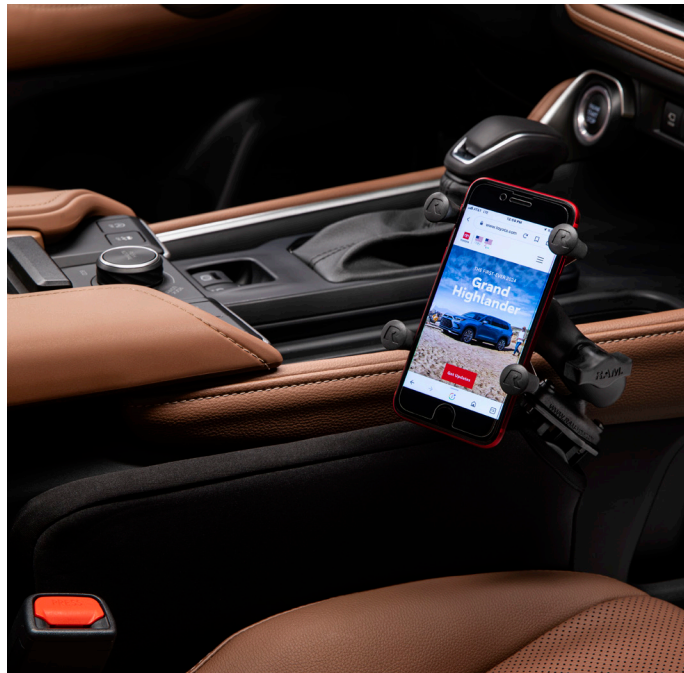

Rear Hatch Cargo Lamps

Rear Hatch Cargo Lamps provide bright white light for better visibility in cargo area.

- Illuminates the surrounding exterior area for easy loading/unloading of cargo
- Includes lamps on both driver and passenger sides

Logo Side Puddle Lamp

Front door side puddle lamps feature Toyota logo.

- Projected below the door opening in bright white light

Universal Tablet Holder⁹

Compatible with virtually all multimedia devices, it holds your tablet, phone, music or video player in place.

- Durable construction with spring-loaded arms to hold your device in place
- Adjustable pivot/tilt enables passengers to view their device at eye level

Personalize your vehicle to fit any lifestyle.

Whether you're going for more adventure or more attitude, our collection of accessories in the Toyota Accessory Portfolio will take your Toyota to the next level.