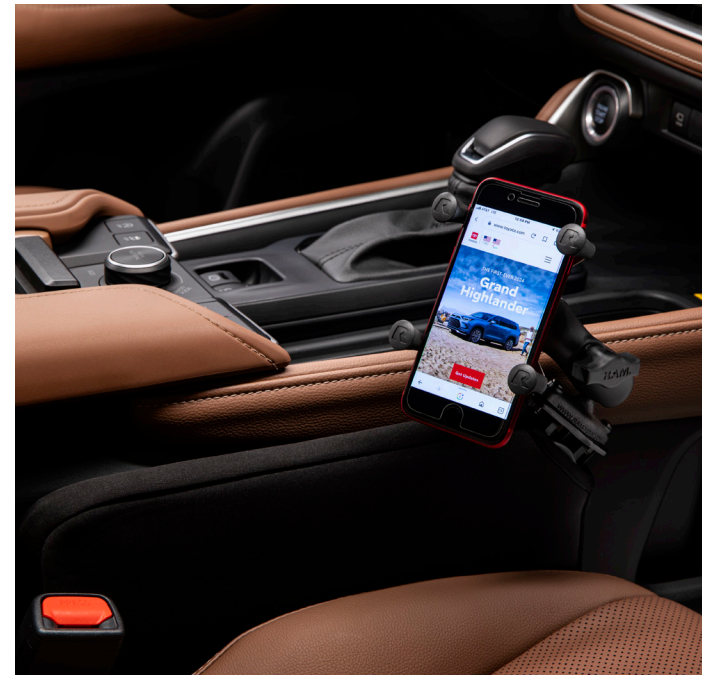

Quick Charging Cable Package⁶

Automotive grade quality USB charging cables are a convenient way to have your smart devices charged while on the go.

Includes:

- 1-Apple Lightning to USB-A Cable - 3'
- 1-Apple Lightning to USB-C Cable - 3'
- 1-USB-C to USB-A Cable - 3'
- 1-USB-C to USB-C Cable - 3'

Personalize your vehicle to fit any lifestyle.

Whether you're going for more adventure or more attitude, our collection of accessories in the Toyota Accessory Portfolio will take your Toyota to the next level.