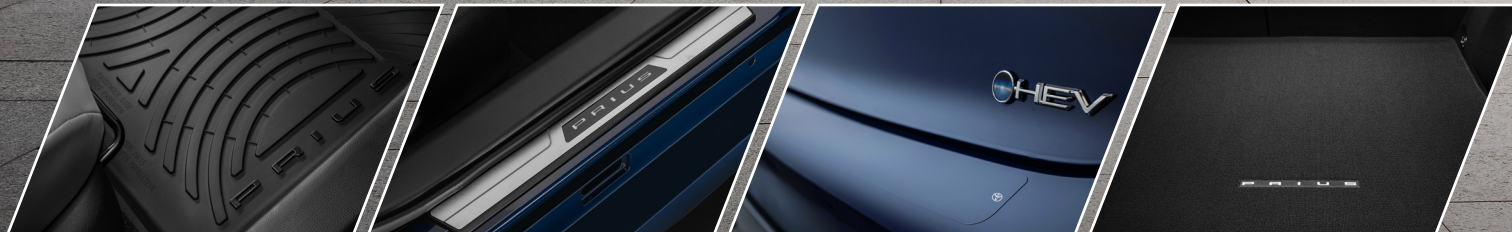

Accessories

2024

PRIUS

Make your ride, you.

Customize your Prius with Toyota accessories that enhance, improve and protect it for years to come. Learn more at toyota.com/accessories.

EXTERIOR

Genuine Toyota Accessories are designed to optimize the already superior style of the vehicle while help making sure minor annoyances don't have the opportunity to do harm to your Prius.

Make your Prius look good. And stay looking good longer.

Paint Protection Film¹

Genuine Toyota paint protection film helps protect the paint finish from chips and scratches.

- Multiple film layers of durable, nearly invisible urethane help provide protection and resist discoloration
- Designed for specific sections of the vehicle that are most prone to chipping
- Kit includes paint protection film for hood, fenders, mirror backs and door cups
- Paint protection film for the front bumper sold separately

Rear Bumper Appliqué

Made of high-grade, nearly invisible urethane film, the rear bumper appliqué helps protect the top surface from unsightly scrapes and scratches.

- UV-resistant urethane film helps prevent damage from the sun
- Custom-tailored to fit the Prius's rear bumper

Body Side Moldings

Body side moldings help protect against careless door swings, runaway shopping carts and other parking lot mishaps while adding a little extra exterior style.

- Help protect against careless door swings, runaway shopping carts and other parking lot mishaps