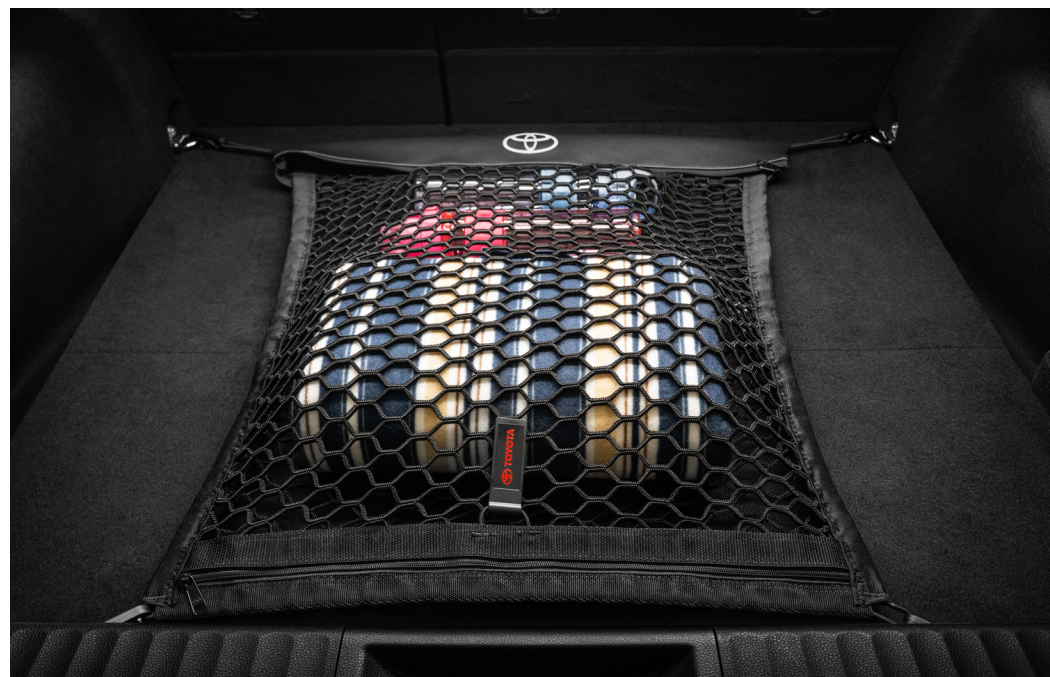

Carpet Cargo Mat²

The ideal solution for helping keep the cargo area looking like new.

- Helps prevent premature cargo area wear and tear
- Durable, skid-resistant backing helps keep the mat in place

Cargo Tote²

Versatile cargo tote secures a variety of items and helps keep them in place.

- Removable divider panels help hold items upright
- Two carrying handles for easy loading and unloading
- Collapsible tote for easy storing when not in use