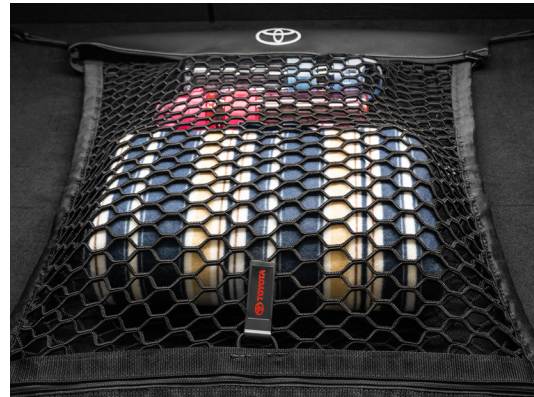

Accessories

2024

PRIUS

Make your ride, you.

Customize your Prius with Toyota accessories that enhance, improve and protect it for years to come. Learn more at toyota.com/accessories.

EXTERIOR

Genuine Toyota Accessories are designed to optimize the already superior style of the vehicle while help making sure minor annoyances don't have the opportunity to do harm to your Prius.

INTERIOR

Genuine Toyota Accessories help keep everything organized and protected, all while adding to Prius' overall great style.

TRUSTED BRANDS

Equip your ride with more accessories than ever. For the first time, Toyota is offering accessories from trusted industry brands like Dometic®, Kurgo®, RAM Mount®, and Yakima®.

Make your Prius look good. And stay looking good longer.

Paint Protection Film¹

Genuine Toyota paint protection film helps protect the paint finish from chips and scratches.

- Multiple film layers of durable, nearly invisible urethane help provide protection and resist discoloration
- Designed for specific sections of the vehicle that are most prone to chipping
- Kit includes paint protection film for hood, fenders, mirror backs and door cups
- Paint protection film for the front bumper sold separately

Rear Bumper Appliqué

Made of high-grade, nearly invisible urethane film, the rear bumper appliqué helps protect the top surface from unsightly scrapes and scratches.

- UV-resistant urethane film helps prevent damage from the sun
- Custom-tailored to fit the Prius's rear bumper