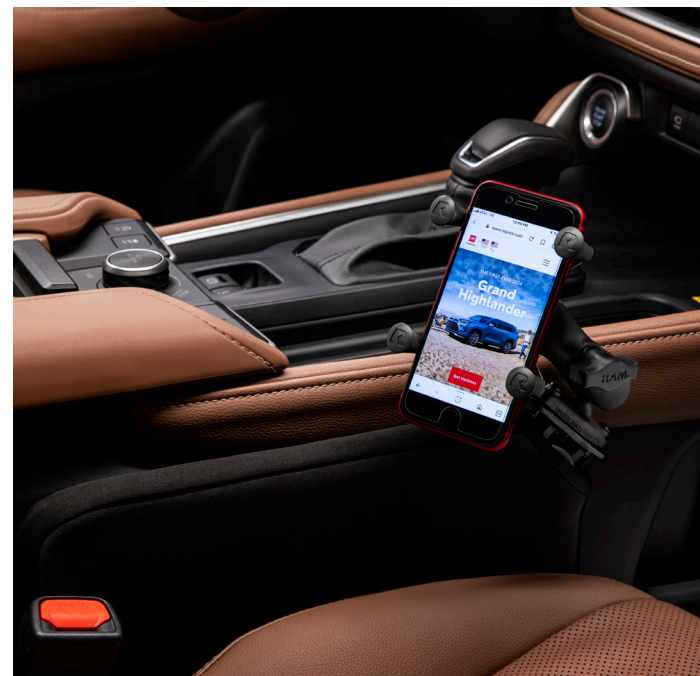

Personalize your vehicle to fit any lifestyle.

Whether you're going for more adventure or more attitude, our collection of accessories in the Toyota Accessory Portfolio will take your Toyota to the next level.

Third-Party Accessories applicable to Toyota Crown includes: