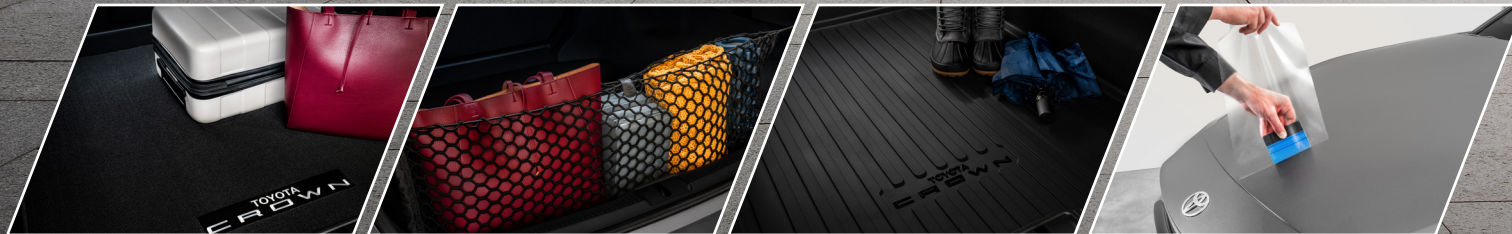

Accessories

2024

TOYOTA CROWN