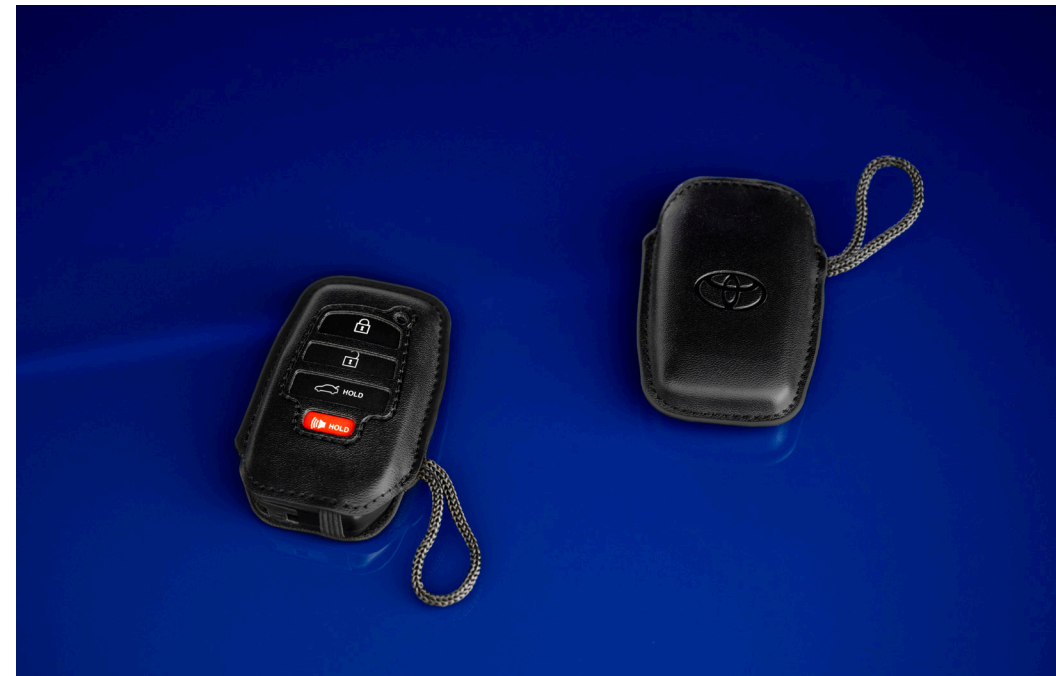

Cargo Net: Envelope³

Envelope-style stretchy netting accommodates a wide variety of shapes and sizes for easy storage.

- Special key tool and collar guide enable simple, five-minute installation
- Quick and easy attachment and removal

Trunk LED Bulb

Provides bright white light that illuminates entire trunk area.

- Helps improve visibility throughout the trunk

Cargo Tote³

Secures a variety of items and helps keep them in place.

- Removable divider panels help hold items upright
- Two carrying handles for easy loading and unloading

Key Glove

Designed to protect your key from scratches with an embossed logo on the back.

- Set of two key gloves

Illuminated Door Sills

Designed to help prevent door sill scuffs and scrapes, they illuminate icy white with the Camry logo when the front doors are open.