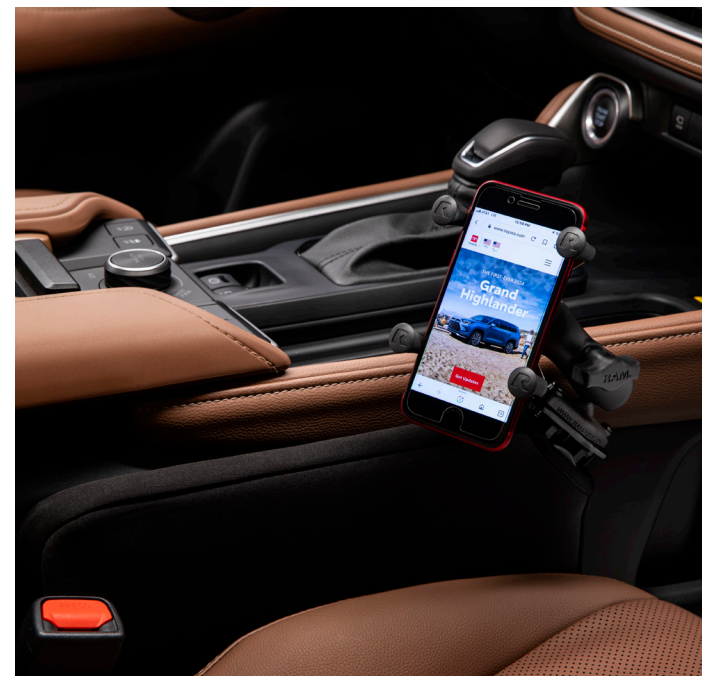

Personalize your vehicle to fit any lifestyle.

Whether you're going for more adventure or more attitude, our collection of accessories in the Toyota Accessory Portfolio will take your Toyota to the next level.

Third-Party Accessories applicable to Camry includes: