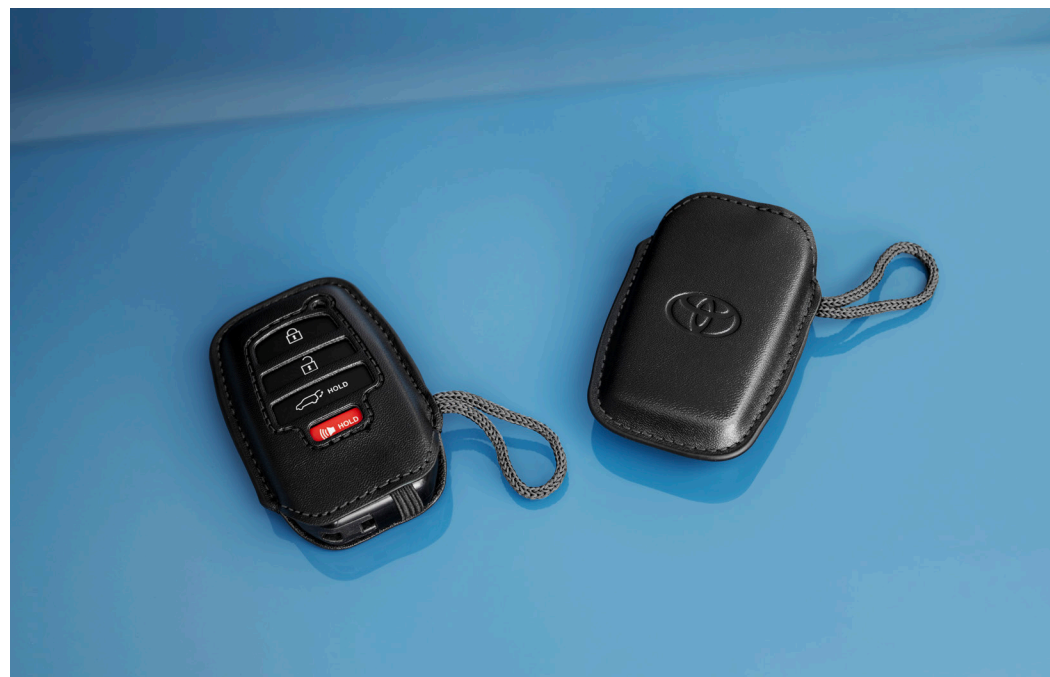

Key Glove

These stylish Land Cruiser Key Gloves are designed to protect your key.

- Durable synthetic leather
- Key Gloves features an embossed logo on the back
- Set of two key gloves