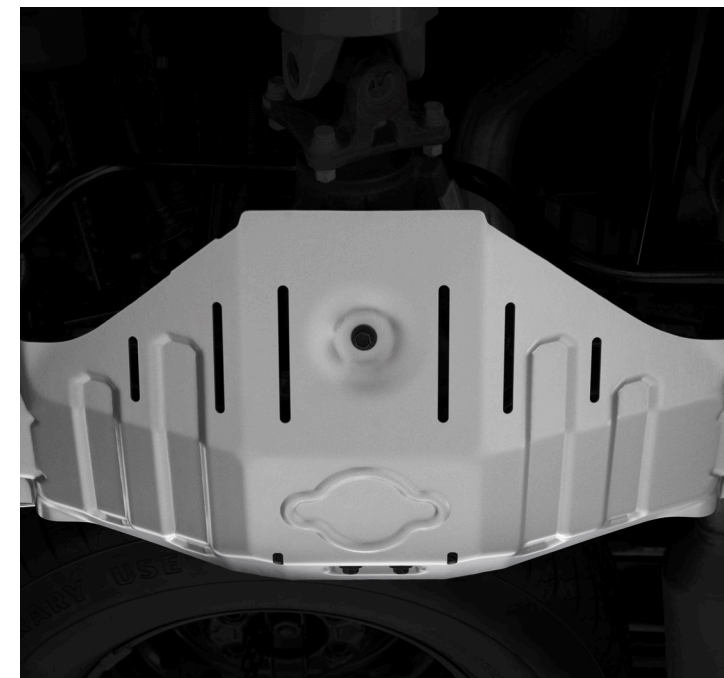

Roof Rack²

The roof rack is designed to secure cargo with more confidence.

- Provides additional secure tie-down points for various roof rack accessories

Cross Bars²

Cross Bars help carry additional cargo.

Front Skid Plate

Enhance your Land Cruiser by safeguarding its undercarriage with the front skid plate.

- High strength steel shields your vehicle's underbody from hazards and helps reduce the risk of damage
- Tested to optimize protection and minimize vibration and noise for a smooth ride
- Simple installation requires no drills and uses existing Land Cruiser attachment mounts

Steel Skid Plate: Transmission

Beef up your Land Cruiser while protecting its underbody from off-road hazards with the skid plate.

- High strength steel helps prevent damage to underbody from rocks, branches, ice chunks and other types of road debris
- Easy no-drill installation uses vehicle's existing attachment mounts
- Rigorously tested to maximize protection and prevent vibration, stress and noise