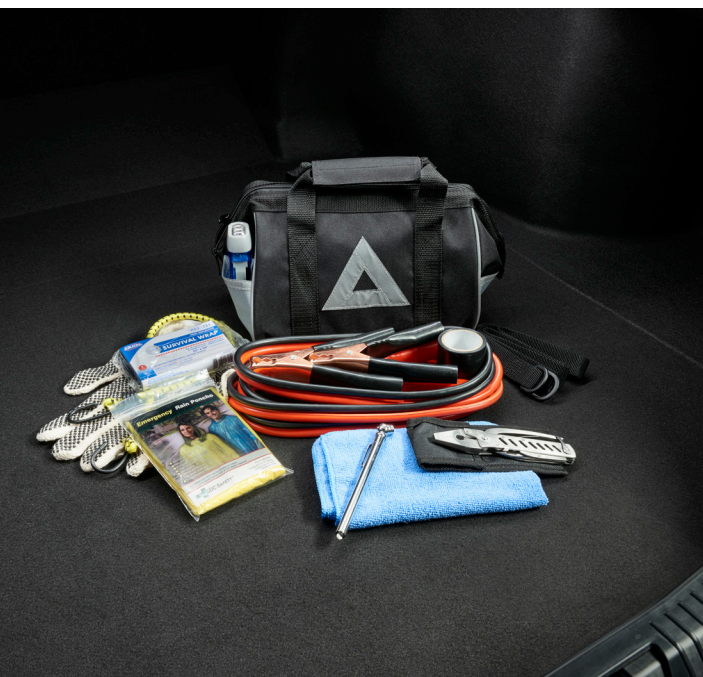

Cargo Tote²

Versatile cargo tote secures a variety of items and helps keep them in place.

- Removable divider panels help hold items upright
- Two carrying handles for easy loading and unloading
- Collapsible tote for easy storing when not in use

Coin Holder/Ashtray

Self-contained coin holder/ashtray cup fits conveniently inside the cupholder.

- Hinged lid helps to minimize odors and flyaway ashes
- Easy to empty and clean
- Also Provides handy storage for coins and other small items

Center Console Vault

The Console Safe helps provide peace of mind by protecting owner's valuables in their vehicle.

- Three-digit combo entry lock with key assist for easy access
- Secures inside the center console for quick and convenient installation
- Heavy gauge cold rolled plate steel with welded tabs and notch seams for superior protection
- Designed to resist prying with triple guard locking system