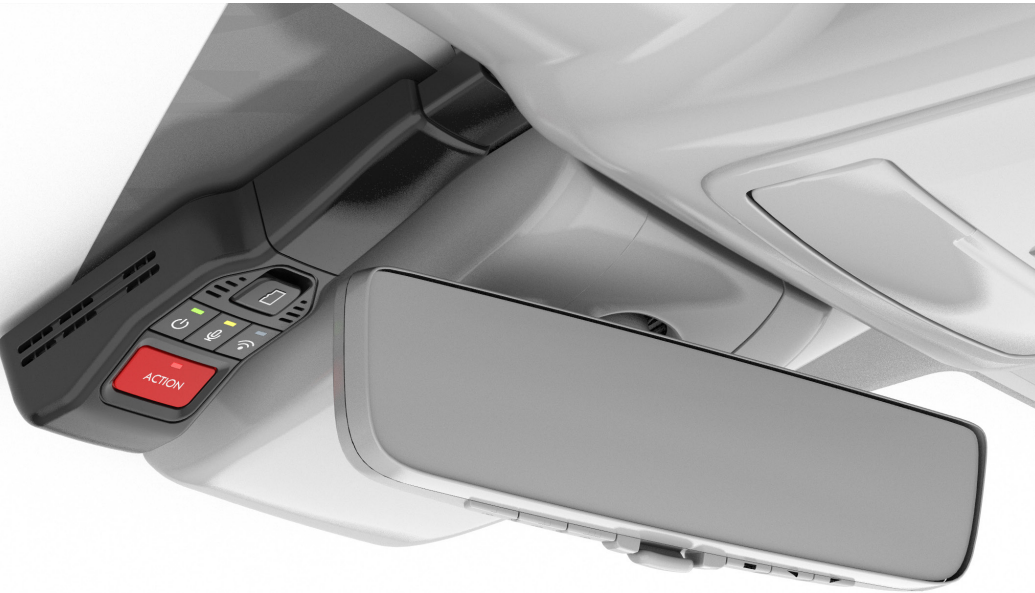

Universal Tablet Holder⁶

Compatible with virtually all multimedia devices, it holds your tablet, phone, music or video player in place.

- Installs and removes in seconds—no tools required
- Adjustable pivot/tilt provides passengers with an eye level viewing experience
- Durable construction with spring-loaded arms to hold your device in place

⁶ See footnote 6 in disclosure section on back cover.

Integrated Dashcam⁷

The Integrated Dashcam is designed to reliably capture video, images, sound, and location data while you operate your vehicle. It is designed to begin recording upon ignition to capture the drive, or on impact whether moving or while parked.