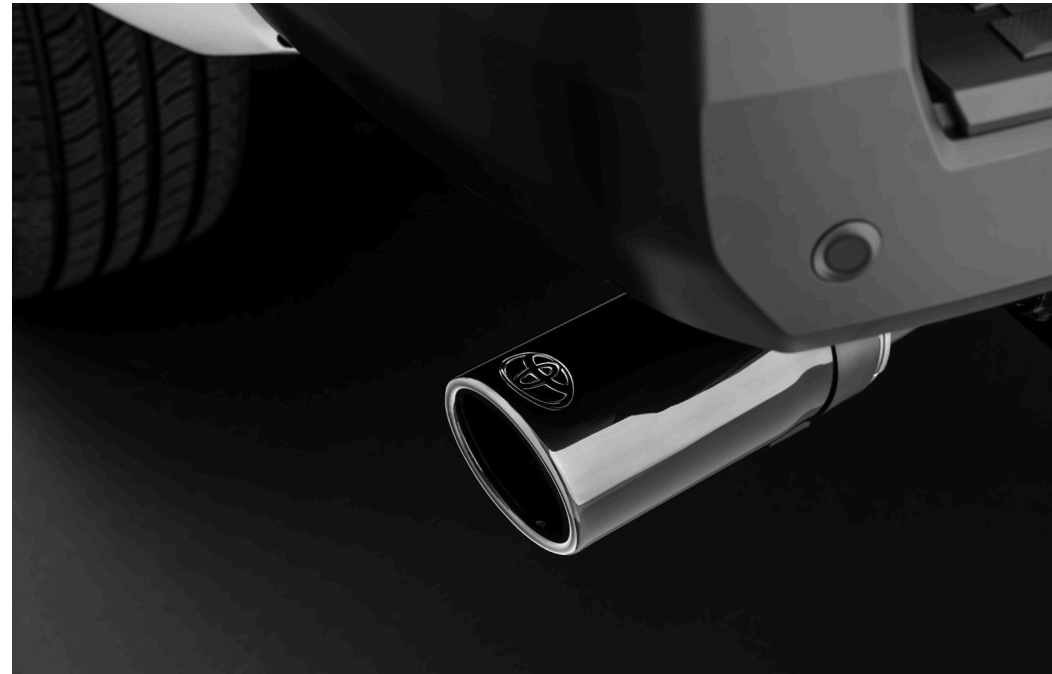

Deck Rail Camera Mount³

Now, you can safely and securely document your outdoor adventures hands-free. Simply attach your GoPro® camera with our custom-designed deck rail camera mount.

- Ruggedly built with anodized cast aluminum
- Simple installation, no tools required
- Attachment hardware includes two tethers which attach to the mount and the camera case for added security
- Attaches to the factory deck rail