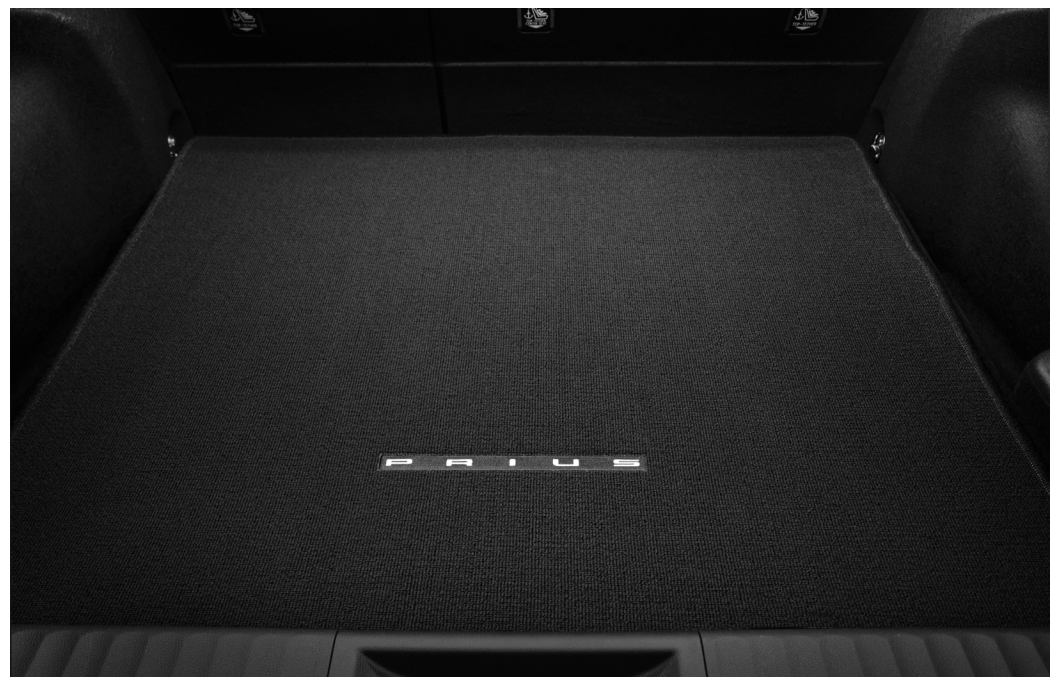

- Precisely engineered to fit your vehicle's floor
- Skid-resistant backing and driver-side quarter-turn fasteners help secure mat in position
- Includes two front and two rear mats

Carpet Cargo Mat²

The ideal solution for helping keep the cargo area looking like new.