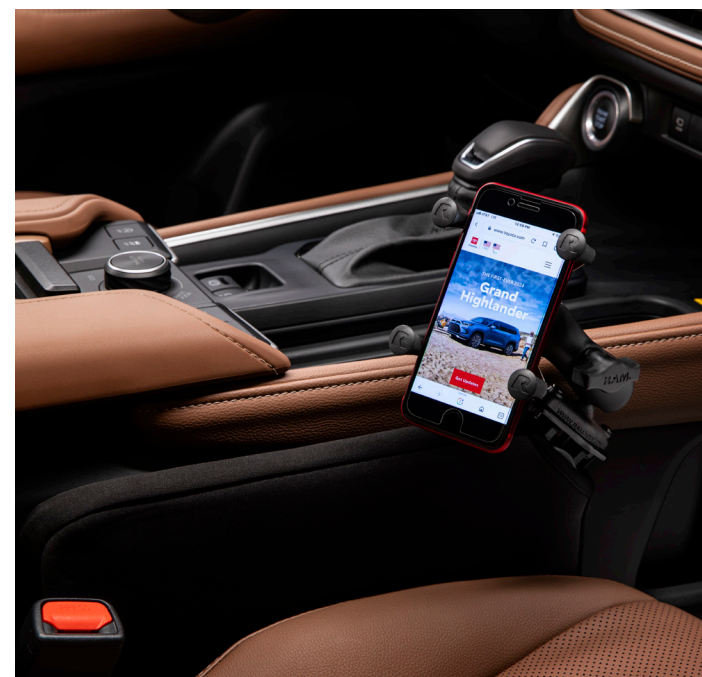

Quick Charging Cable Package⁶

Automotive grade quality USB charging cables are a convenient way to have your smart devices charged while on the go.

Includes:

- 1-Apple Lightning to USB-A Cable - 3'
- 1-Apple Lightning to USB-C Cable - 3'
- 1-USB-C to USB-A Cable - 3'
- 1-USB-C to USB-C Cable - 3'

Personalize your vehicle to fit any lifestyle.

Whether you're going for more adventure or more attitude, our collection of accessories in the Toyota Accessory Portfolio will take your Toyota to the next level.