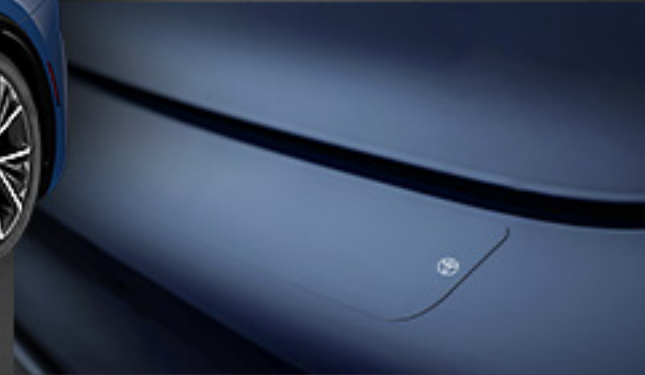

2025

Prius Plug-In Hybrid

Accessories