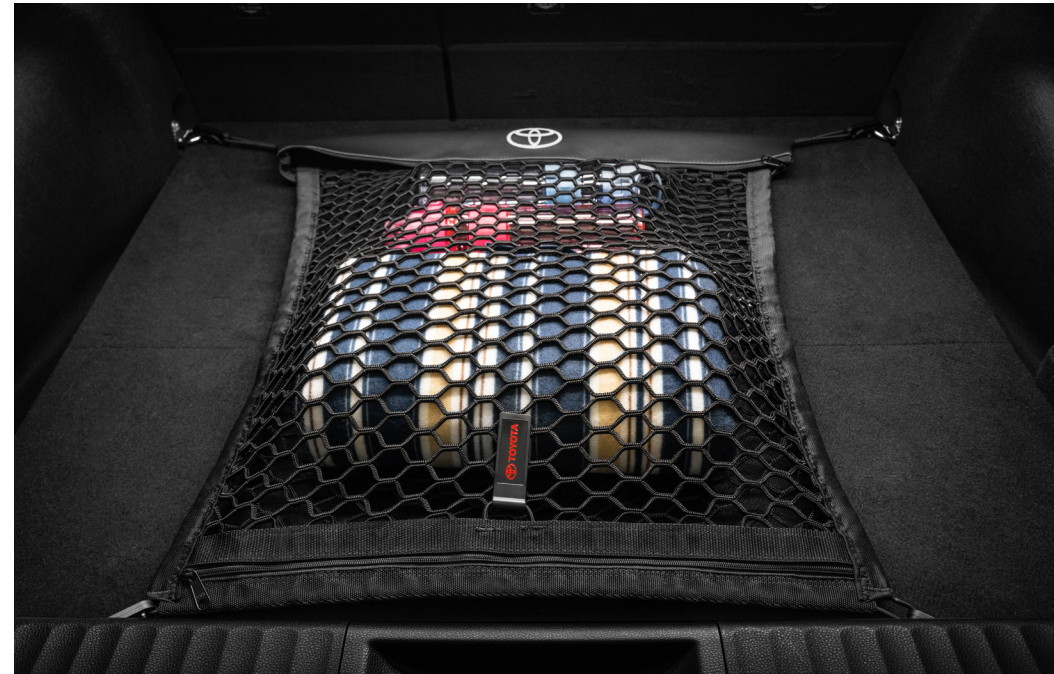

Engineered to precisely fit your vehicle, all-weather cargo mats are made from durable, flexible, weather-resistant material.

- Precise injection molding uses Toyota's original vehicle design data for a true fit
- Liners feature ribbed channels to better hold moisture
- Skid-resistant backing helps keep the mat in place

All-Weather Floor Liners³

All-weather floor liners are made from durable, flexible, weather-resistant material.

- Precise injection molding uses Toyota's original vehicle design data for a true fit
- Includes two piece 2nd row liner for more complete coverage
- Liners feature ribbed channels to better hold moisture and a stylish vehicle logo on the front liners
- Skid-resistant backing and quarter-turn fasteners help keep the liners in place

Cargo Tote²

Versatile cargo tote secures a variety of items and helps keep them in place.

- Removable divider panels help hold items upright
- Two carrying handles for easy loading and unloading
- Collapsible tote for easy storing when not in use

- Precisely engineered to fit your vehicle's floor
- Skid-resistant backing and driver-side quarter-turn fasteners help secure mat in position
- Includes two front and two rear mats

Carpet Cargo Mat²

The ideal solution for helping keep the cargo area looking like new.