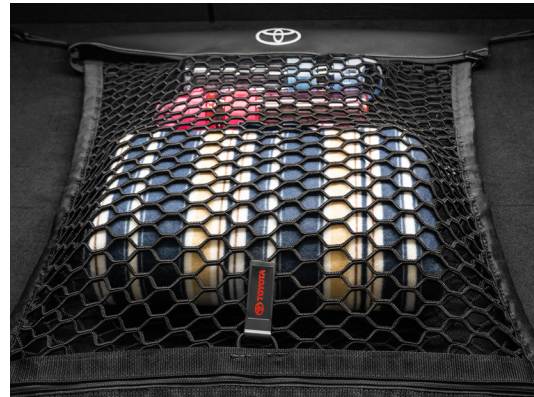

EXTERIOR

Toyota accessories are designed to optimize the already superior style of the Prius Plug-In Hybrid while helping to make sure minor annoyances don't have the opportunity to do harm to your vehicle.

Preserve and protect. It's our goal.

Paint Protection Film¹

Genuine Toyota paint protection film helps protect the paint finish from chips and scratches.

- Multiple film layers of durable, nearly invisible urethane help provide protection and resist discoloration
- Designed for specific sections of the vehicle that are most prone to chipping
- Kit includes paint protection film for hood, fenders, mirror backs and door cups
- Paint protection film for the front bumper sold separately