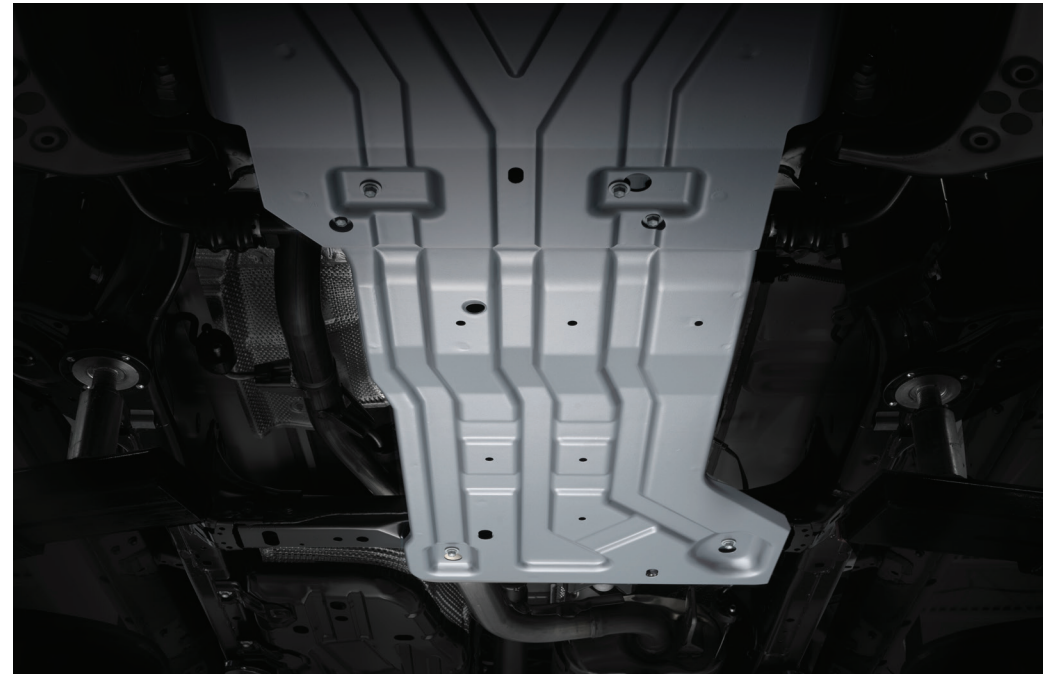

### Rear Differential Skid Plate

Beef up the aggressive stance of your 4Runner while protecting its underbody from off-road hazards with the skid plate.

- Prevents damage to underbody from rocks, branches, ice chunks and other types of road debris