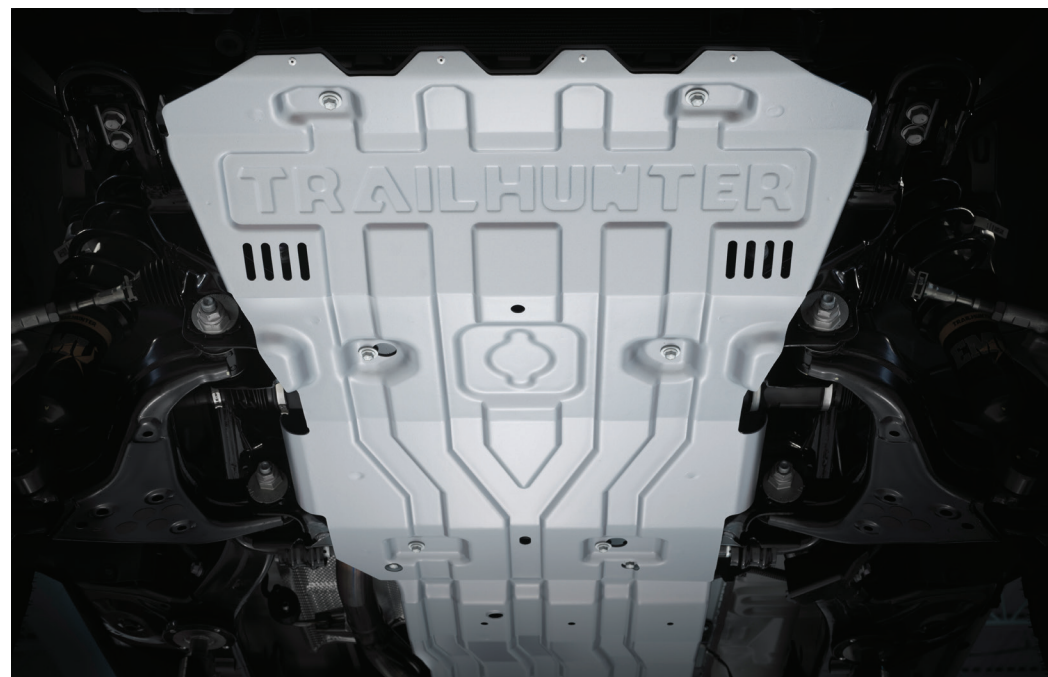

Front Skid Plate (TrailHunter Steel)

Beef up the aggressive stance of your 4Runner while protecting its underbody from off-road hazards with the front skid plate.

- High strength steel helps prevent damage to underbody from rocks, branches, ice chunks and other types of road debris
- Easy no-drill installation uses vehicle's existing attachment mounts
- Rigorously tested to maximize protection and prevent vibration, stress and noise
- Won't interfere with or block cooling system
- Provides unobstructed access to all maintenance points and vehicle tow hooks