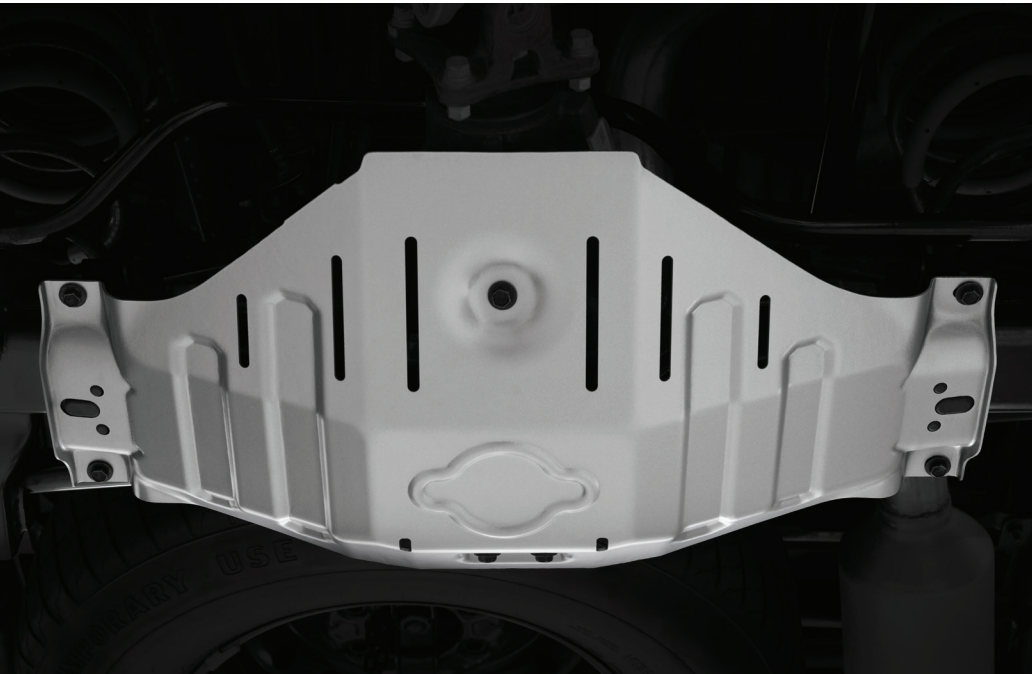

Rear Differential Skid Plate

Beef up the aggressive stance of your 4Runner while protecting its underbody from off-road hazards with the skid plate.

- Prevents damage to underbody from rocks, branches, ice chunks and other types of road debris