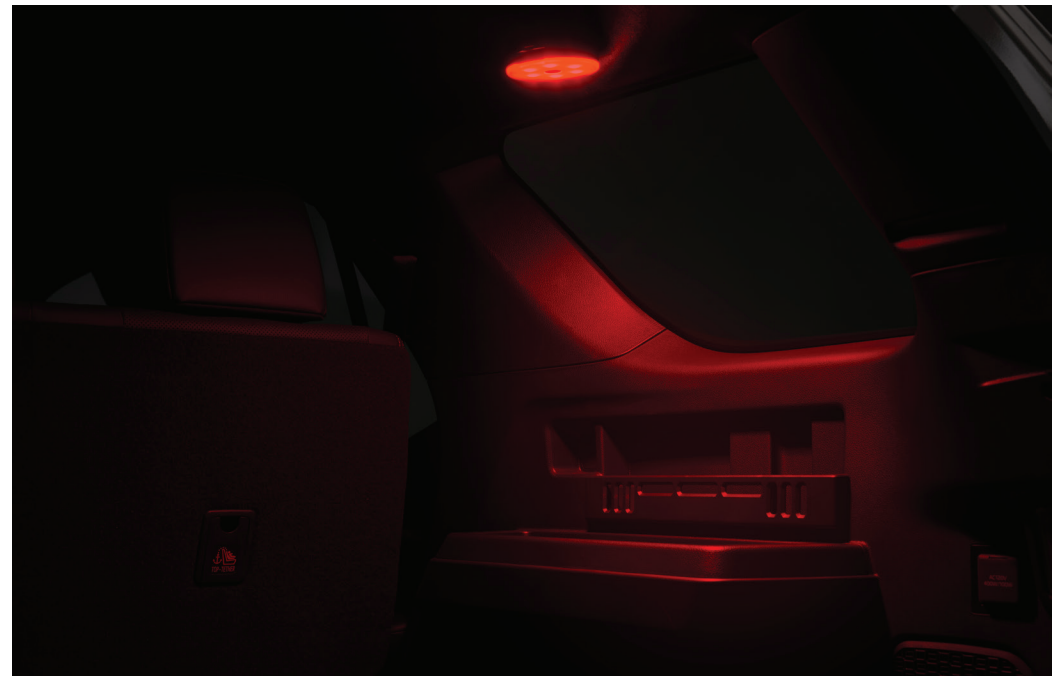

Side Storage LED Lantern

The side storage case allows you to store the LED Lantern on the side of the dash.

- Only available on the driver side
- Storage case fits flush with the side of the dash
- Get easy access to the LED Lantern when the door is open