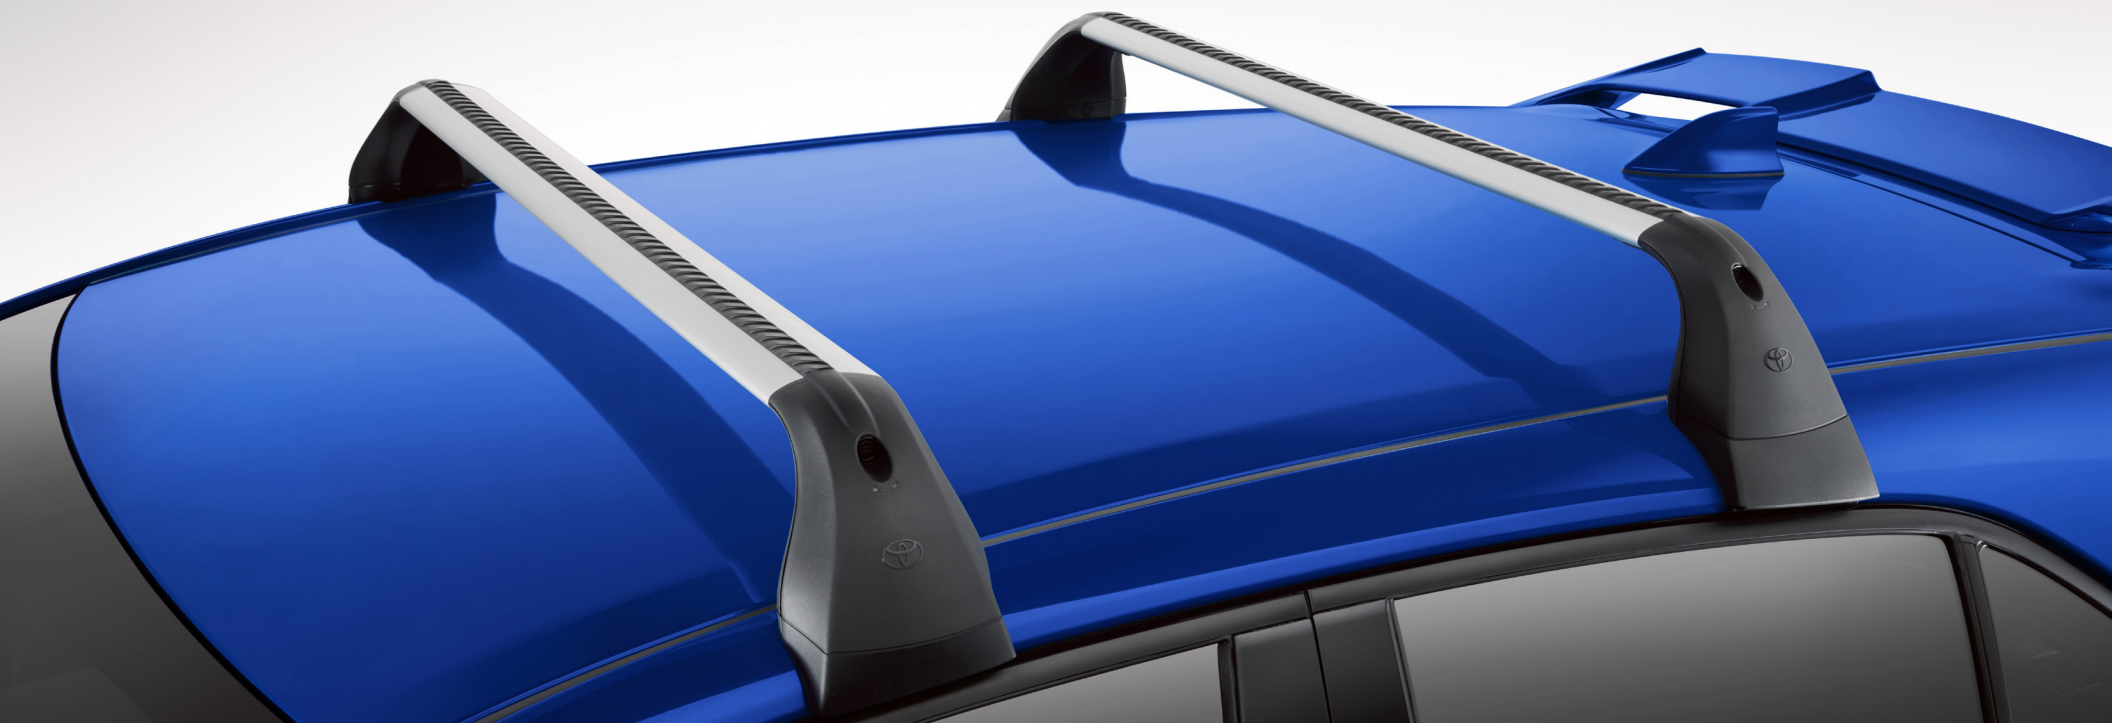

Cross Bars⁴

Add an extra dimension of versatility plus additional cargo capacity.

- Clamps to the roof with fixed points in the door openings
- Includes integrated locking system and removable aluminum bars with black end caps