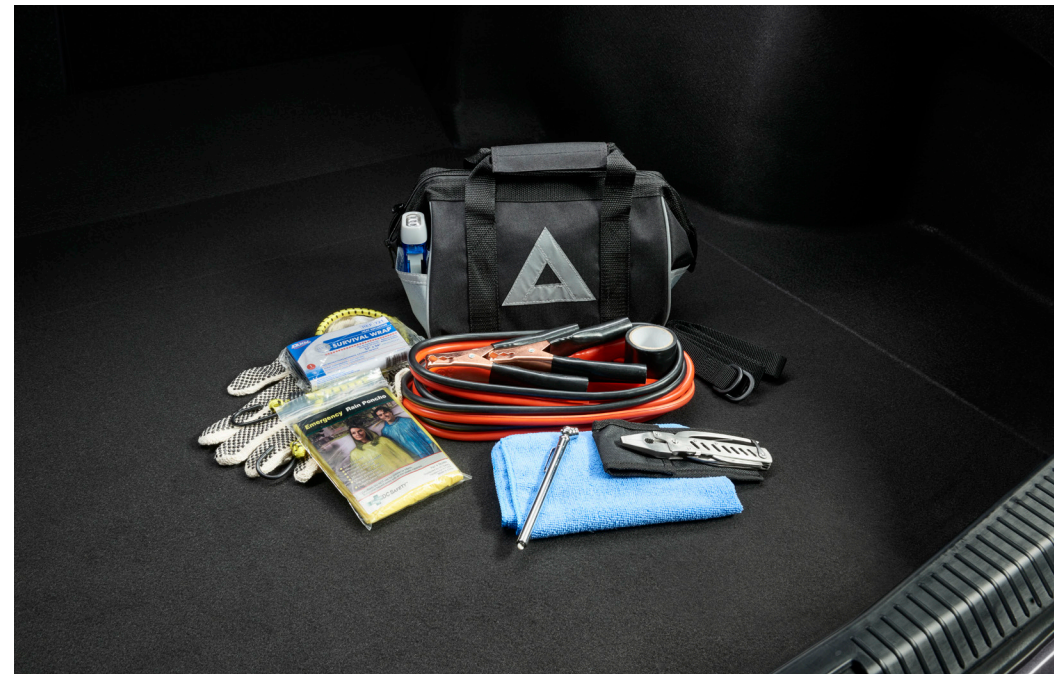

Automotive grade quality USB charging cables are a convenient way to have your smart devices charged while on the go.

Includes:

- 1-Apple Lightning to USB-A Cable - 3'
- 1-Apple Lightning to USB-C Cable - 3'
- 1-USB-C to USB-A Cable - 3'
- 1-USB-C to USB-C Cable - 3'

First Aid Kit

Compact, soft-sided first aid kit contains what you need to treat minor scrapes and scratches.

- Water-resistant and flame-retardant black PVC zipper case for safety and durability
- Kit includes insect sting relief pads, self-adhesive bandages, rolled stretch bandage with metal clips, and stainless steel scissors
- Enhanced with Personal Protection Equipment including 4 face masks, 4 pair of gloves, and 4 hand-sanitizer packets